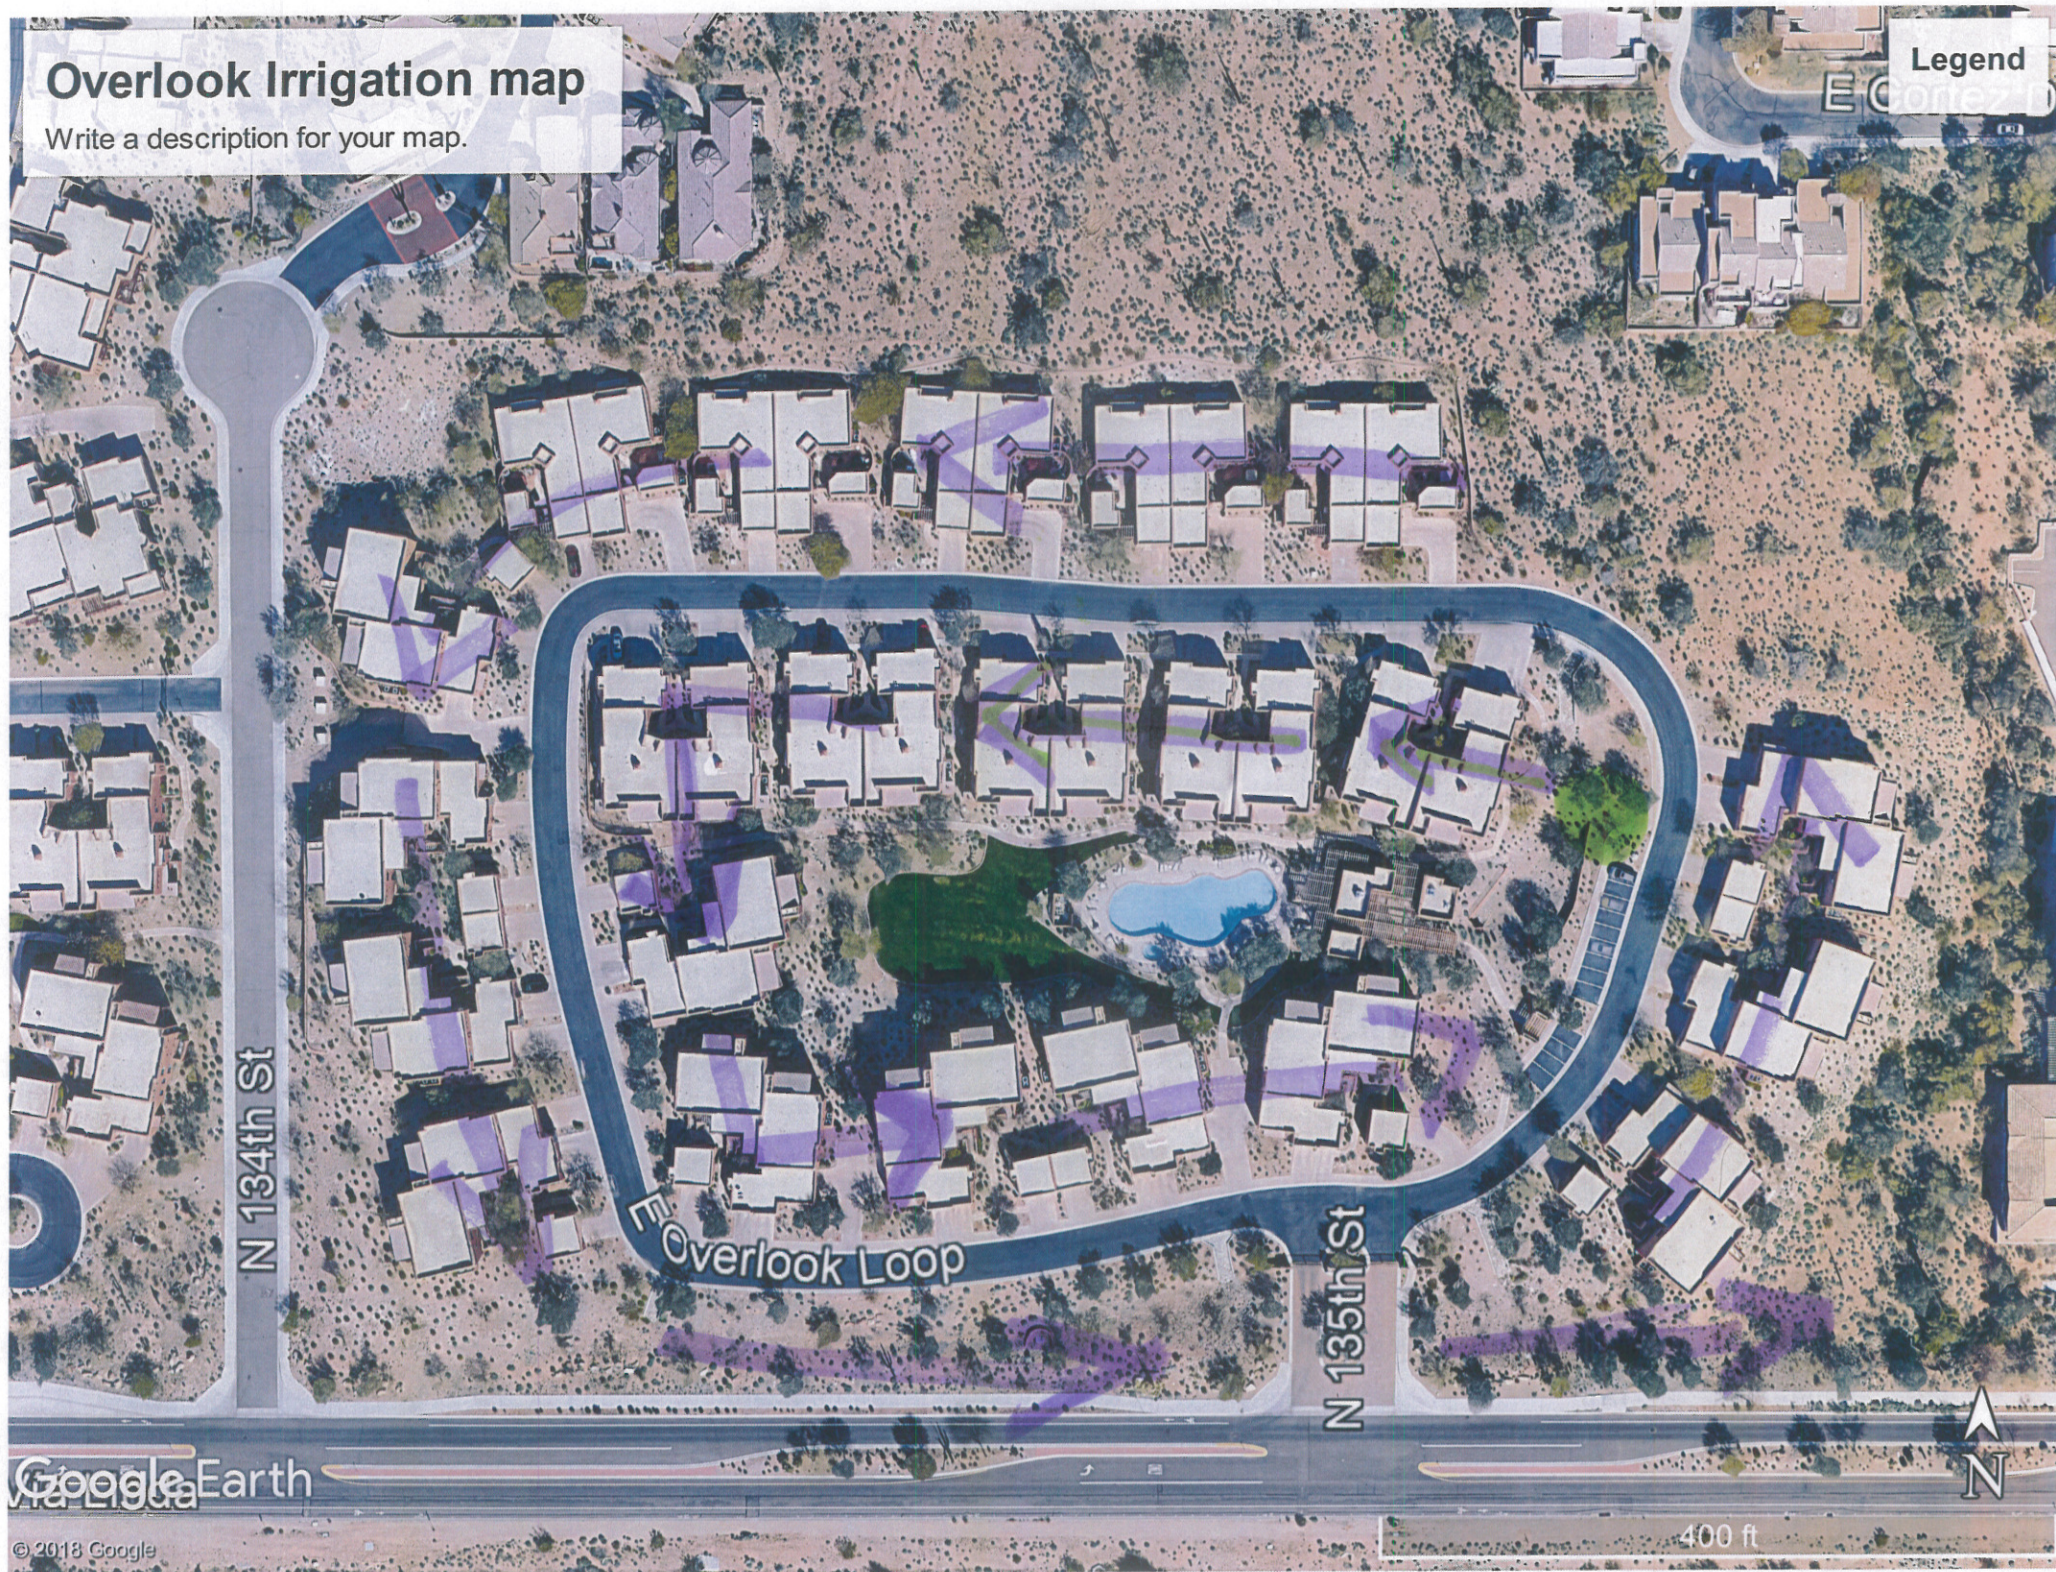

# Overlook Irrigation map

Write a description for your map.

Legend

Google Earth

© 2018 Google

400 ft