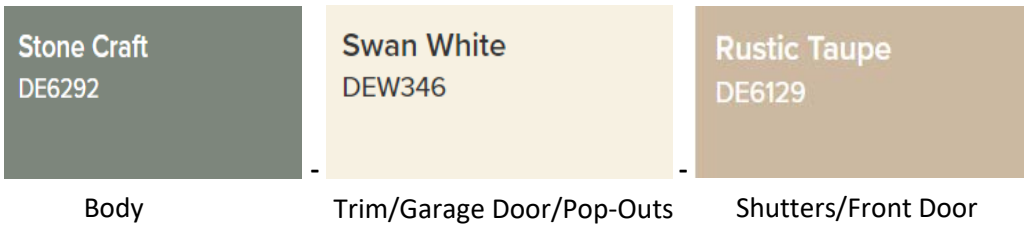

Dunn Edwards Paint Codes

Scheme 1

Scheme 2

Scheme 3

Scheme 4

Scheme 5