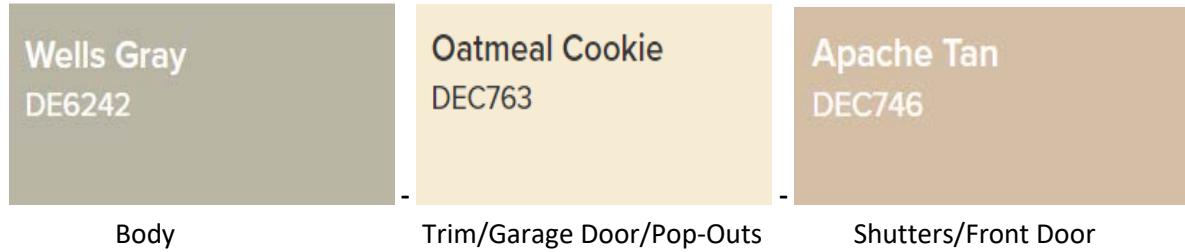

Scheme 6

Scheme 7

Scheme 8

Specials for Volterra owners can be found on the following links:

<https://www.sherwin-williams.com/homeowners/special-offers/preferred-customer>

<https://www.dunnedwards.com/colors/archive/color-ark_pro/volterra/volterra>

Provide this account number and save up to 37% off LIST PRICE on Dunn-Edwards manufactured paint products: 188531-000