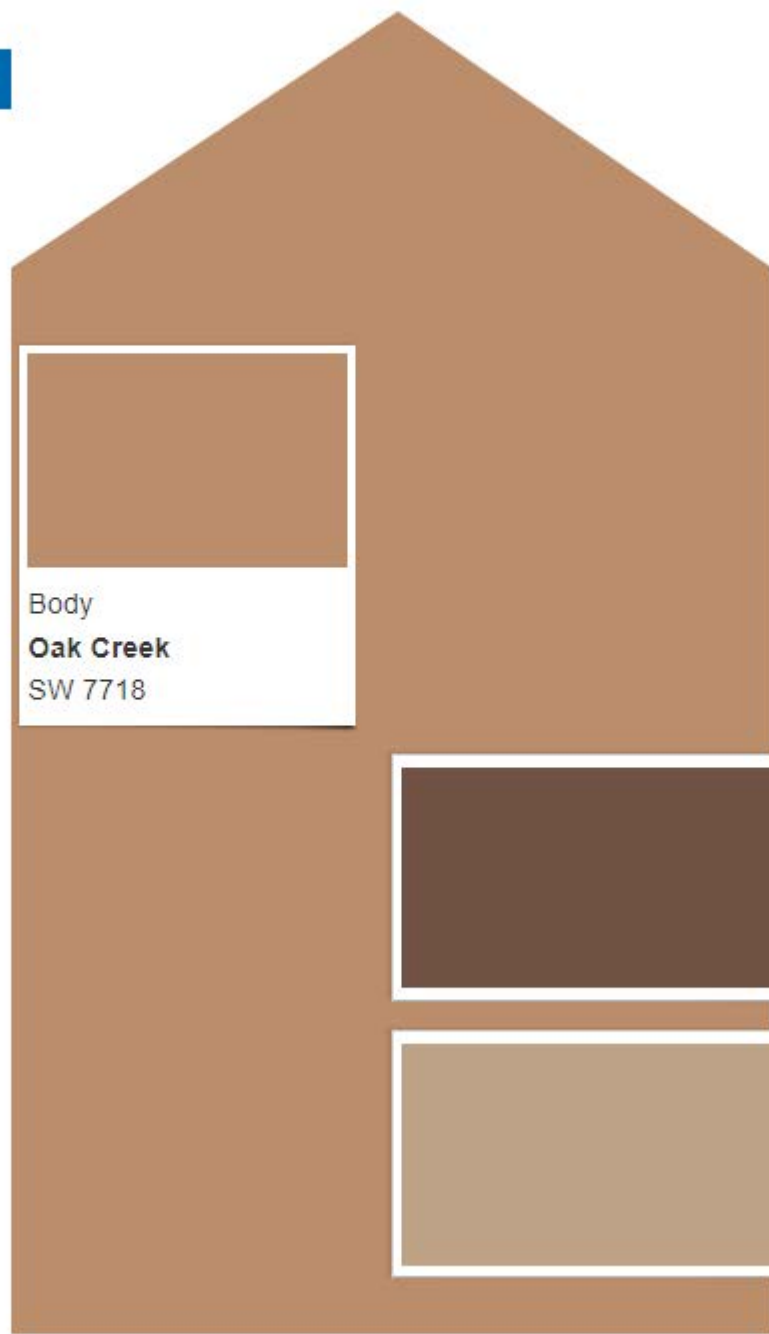

# Scheme 10

Actual color may vary from on-screen representation. To confirm your color choices prior to purchase, please view a physical color chip, color card, or painted sample.

Print this Scheme

Body  
**Mesa Tan**  
SW 7695

Accent 1  
**Steady Brown**  
SW 6110

Accent 2  
**Java**  
SW 6090

# Scheme 11

*Actual color may vary from on-screen representation. To confirm your color choices prior to purchase, please view a physical color chip, color card, or painted sample.*

Print this Scheme

Body  
**Oak Creek**  
SW 7718