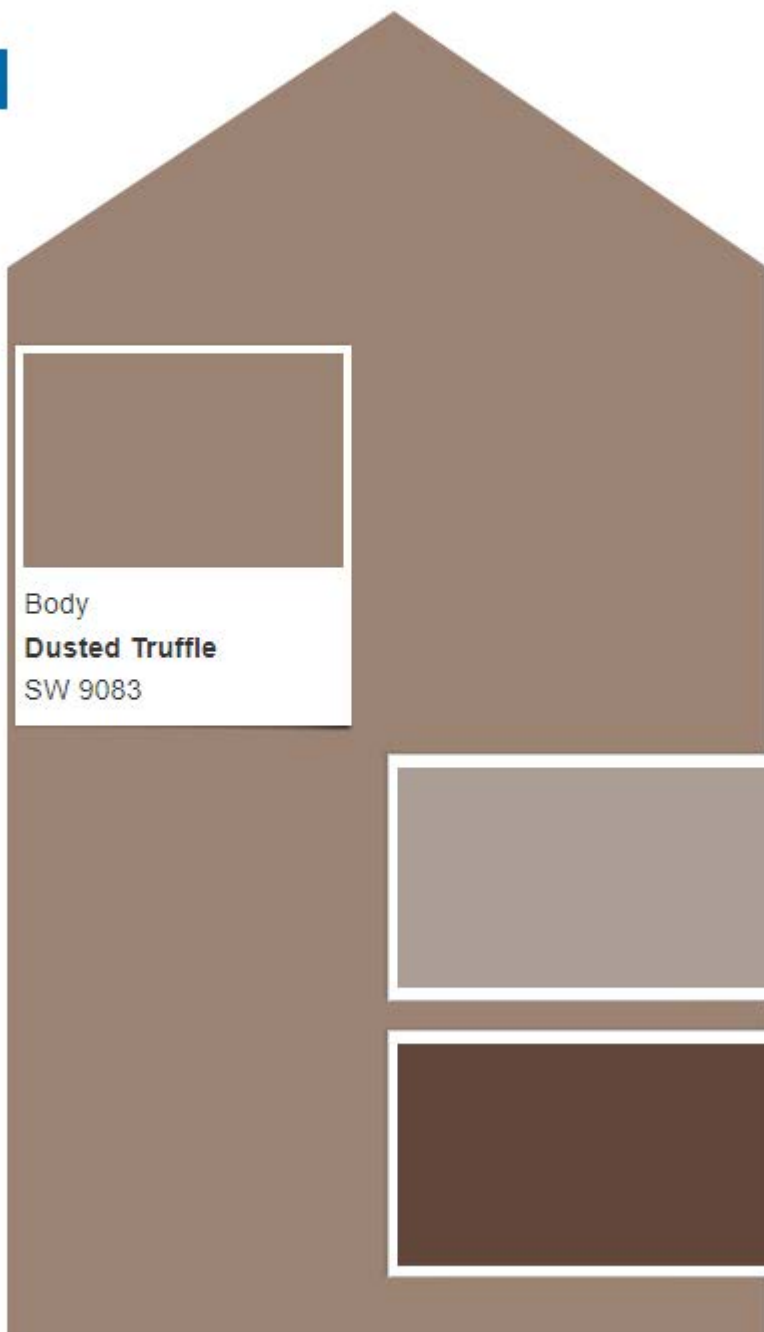

# Scheme 3

Actual color may vary from on-screen representation. To confirm your color choices prior to purchase, please view a physical color chip, color card, or painted sample.

Print this Scheme

Body  
**Tower Tan**  
SW 7704

Accent 1  
**Smokey Topaz**  
SW 6117

Accent 2  
**Jute Brown**  
SW 6096

# Scheme 4

Actual color may vary from on-screen representation. To confirm your color choices prior to purchase, please view a physical color chip, color card, or painted sample.

Print this Scheme

Body

**Dusted Truffle**