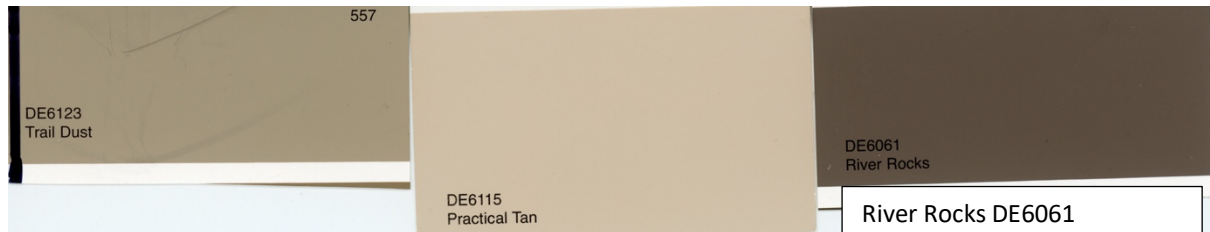

Color Scheme #5 Sherwin-Williams
Body – Trusty Tan SW 6087
Pop-Outs – Townhouse Tan SW 7712
Fascia – Chinchilla SW 6011

Color Scheme #6 Dunn-Edwards
Body – Dry Creek DE6122
Pop-Outs – Cashmere DEC758
Fascia – Chic Brick DE6104