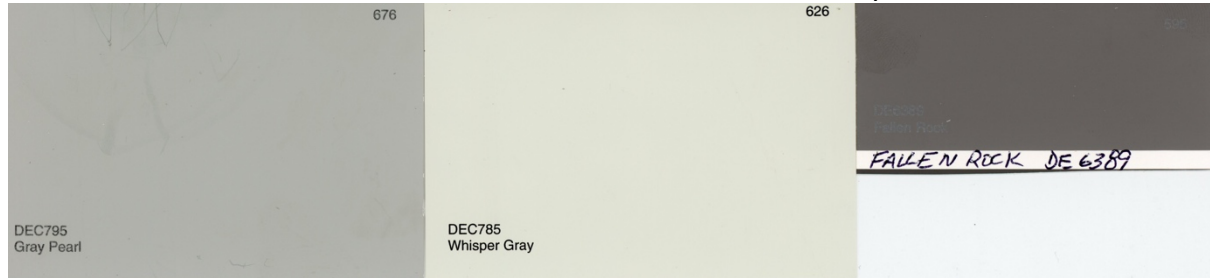

Color Scheme #4 Dunn-Edwards
Body – Adobe South DEC709
Pop-Outs – Verona Beach DE6135
Facia – Foxtail DEC707

Color Scheme #4 Sherwin-Williams
Body – Warming Peach SW 6338
Pop-Outs – Townhouse Tan SW 7712
Fascia – Spiced Cider SW 7702

Color Scheme #5 Dunn-Edwards
Body – Trail Dust DE6123
Pop-Outs – Practical Tan DE6115
Fascia – River Rocks DE6061

Color Scheme #5 Sherwin-Williams
Body – Trusty Tan SW 6087
Pop-Outs – Townhouse Tan SW 7712
Fascia – Chinchilla SW 6011

Color Scheme #6 Dunn-Edwards
Body – Dry Creek DE6122
Pop-Outs – Cashmere DEC758
Fascia – Chic Brick DE6104

Color Scheme #6 Sherwin-Williams
Body - Bungalow Beige SW 7511
Pop-Outs – Only Natural SW 7596
Fascia – Wheat Penny SW 7705

Color Scheme #7 Dunn-Edwards
Body – Gray Pearl DEC795
Pop-Outs – Whisper Great DEC785
Fascia – Fallen Rock – DE6389

Color Scheme #7 Sherwin-Williams
Body – March Wind SW 7668
Pop-Outs – Nuance SW 7049
Fascia – Sensuous Gray SW 7081