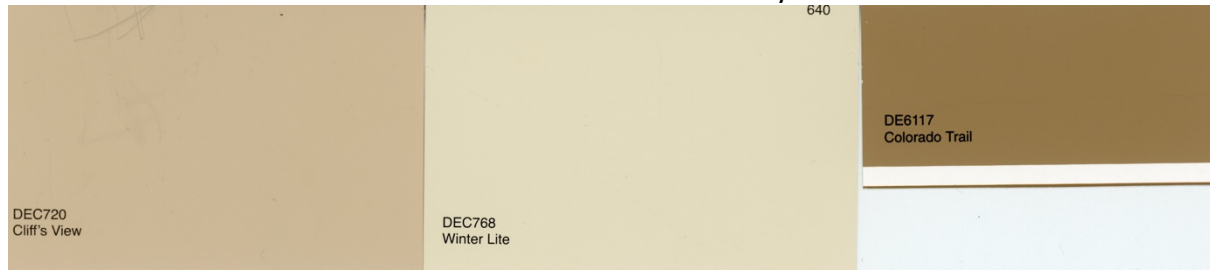

Color Scheme #8 – Sherwin-Williams
Body - Ginger Root SW 9095
Pop-Outs - Lotus Pod SW 7572
Fascia – Pottery Urn SW 7715