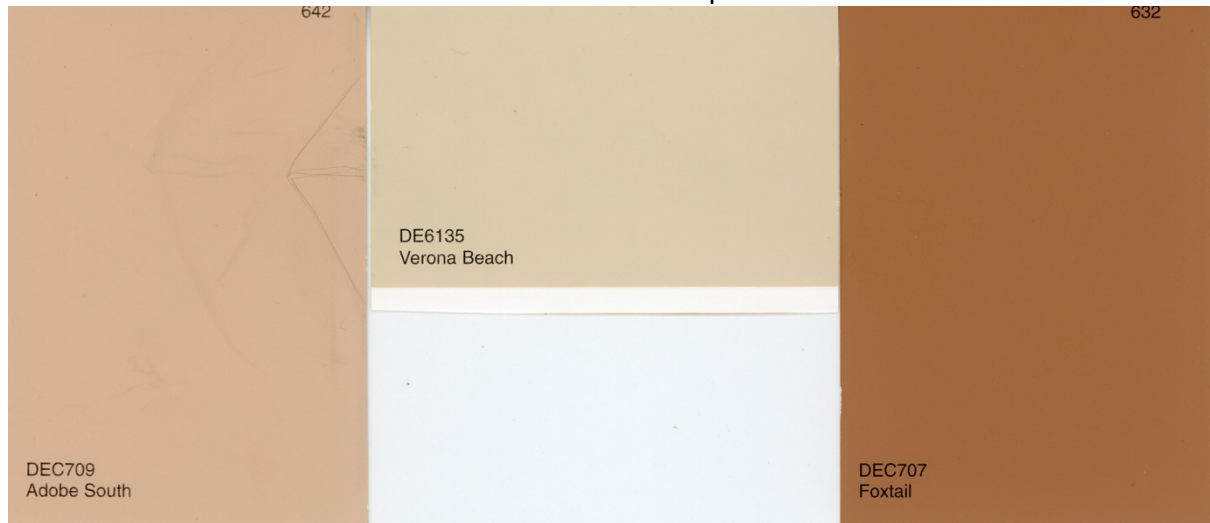

Color Scheme #4 Dunn-Edwards
Body – Adobe South DEC709
Pop-Outs – Verona Beach DE6135
Facia – Foxtail DEC707

Color Scheme #4 Sherwin-Williams
Body – Warming Peach SW 6338
Pop-Outs – Townhouse Tan SW 7712
Fascia – Spiced Cider SW 7702

Color Scheme #5 Dunn-Edwards
Body – Trail Dust DE6123
Pop-Outs – Practical Tan DE6115
Fascia – River Rocks DE6061