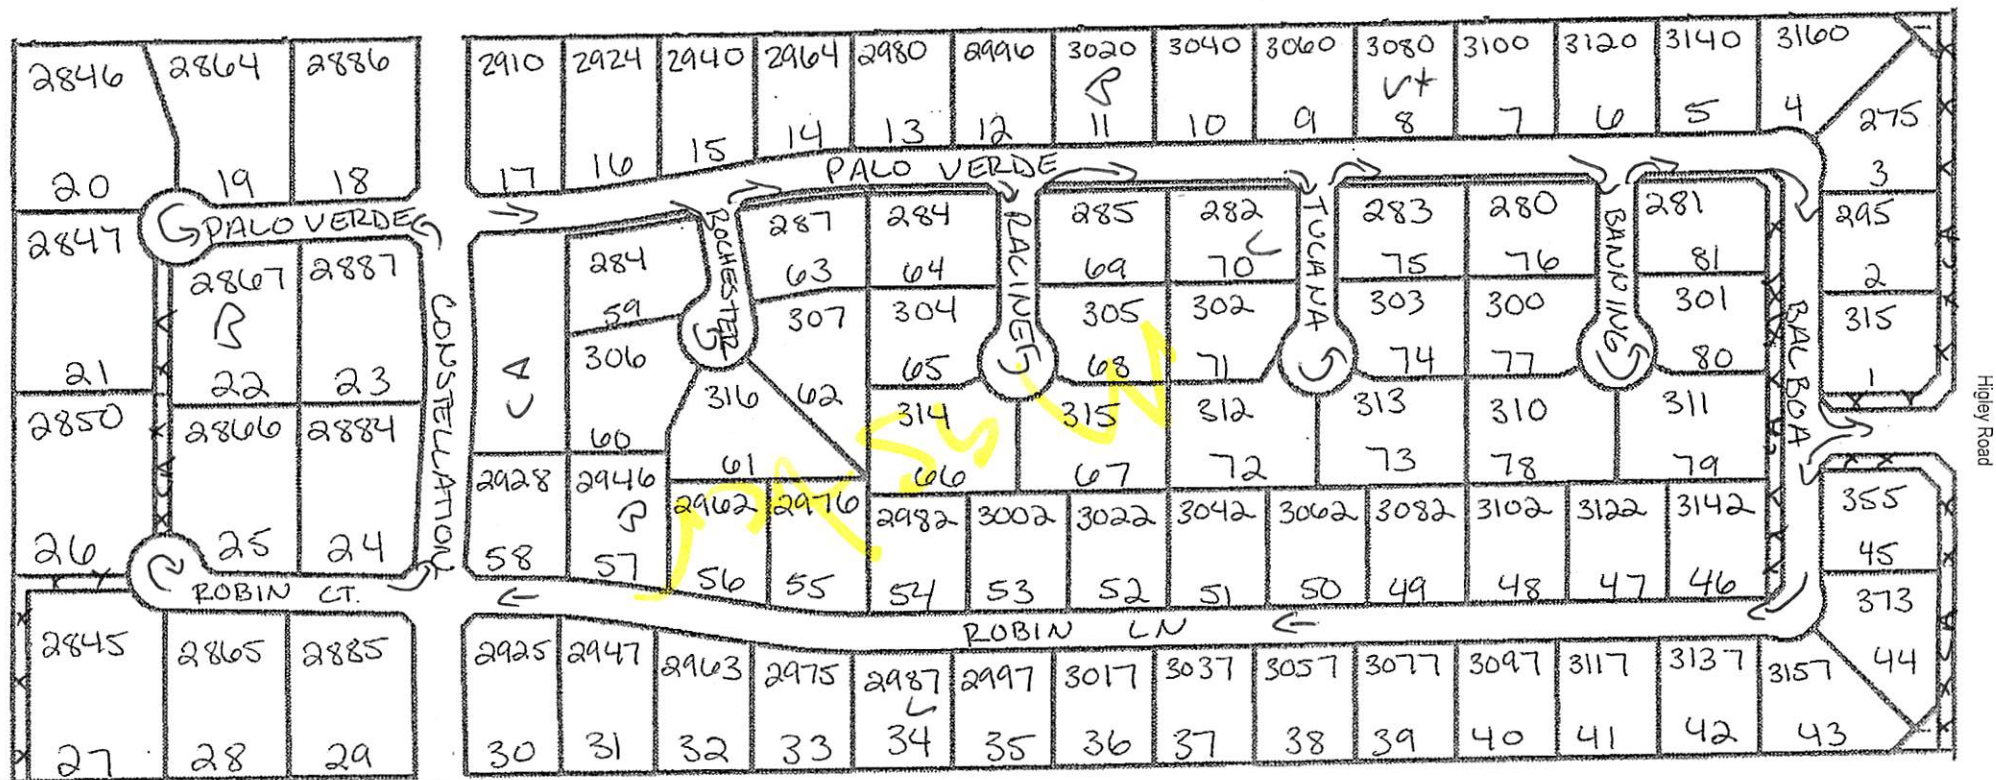

N  
W + E  
S

Elliot

Higley Road

Circle G Highlands West  
3020 E. Palo Verde St.  
Gilbert, AZ 85296

B - Board - V - Vacant lot  
A - Abc + - trailer  
W - Weeds CA - Community